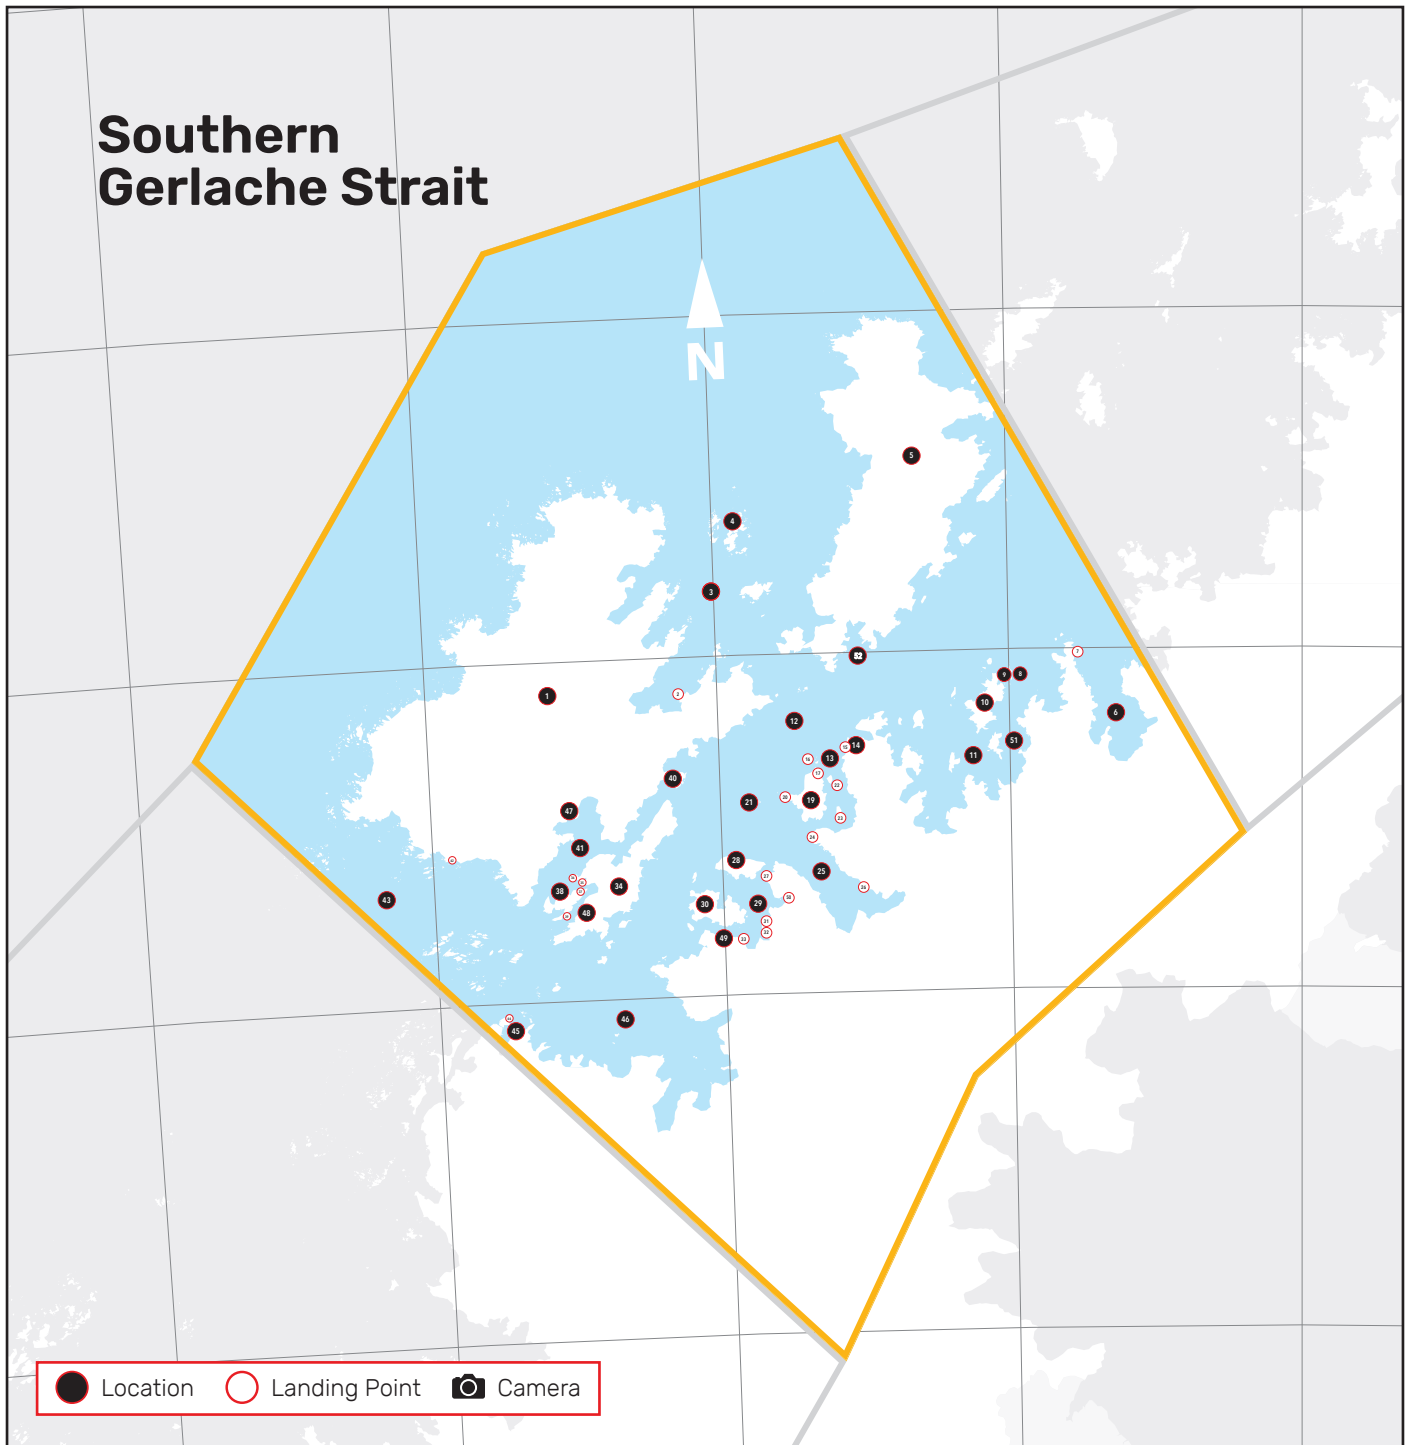

Southern Gerlache Strait

- | | | | | | | | |
|----|--------------------|---------------|---|---------------|----|-------------------------------|------------------|
| 1 | Anvers Island | 19 | Ronge Island | 📷 | 35 | Goudier Island - Port Lockroy | |
| 2 | Fournier Bay | 20 | Ketley Point | 📷 | 36 | Damoy Point/Dorian Bay | |
| 3 | Dallmann Bay | 21 | Useful Islands | 📷 | 37 | Jougla Point | |
| 4 | Melchior Islands | 22 | Cuverville Island | | 38 | Doumer Island | |
| 5 | Brabant Island | 23 | Danco Island | | 39 | Yelcho Station - Chile | |
| 6 | Charlotte Bay | 24 | Beneden Head | | 40 | Lion Sound | |
| 7 | Portal Point | 25 | Andvord Bay | | 41 | Neumayer Channel | |
| 8 | Enterprise Islands | 26 | Neko Harbour | | 42 | Palmer Station - USA | |
| 9 | Foyn Harbour | 27 | Waterboat Point | | 43 | Bismarck Starit | |
| 10 | Nansen Islands | | Gabriel Gonzales Videla Station - Chile | | 44 | Cape Renard | |
| 11 | Wilhelmina Bay | 28 | Lemaire Island | | 45 | Hidden Bay | |
| 12 | Gerlache Strait | 29 | Paradise Harbour | | 46 | Flanders Bay | |
| 13 | Errera Channel | 30 | Bryde Island | | 47 | Borgen Bay | |
| 14 | Spigot Peak | 31 | Brown Station - Argentina | | 48 | Peltier Channel | |
| 📷 | 15 | Orne Harbour | 32 | Skontorp Cove | | 49 | Ferguson Channel |
| 📷 | 16 | Orne Islands | 33 | Stony Point | | 50 | Leith Cove |
| | 17 | Georges Point | 34 | Weinke Island | | 51 | Plata Passage |
| | 18 | Kerr Point | | | | 52 | Chiriguano Bay |