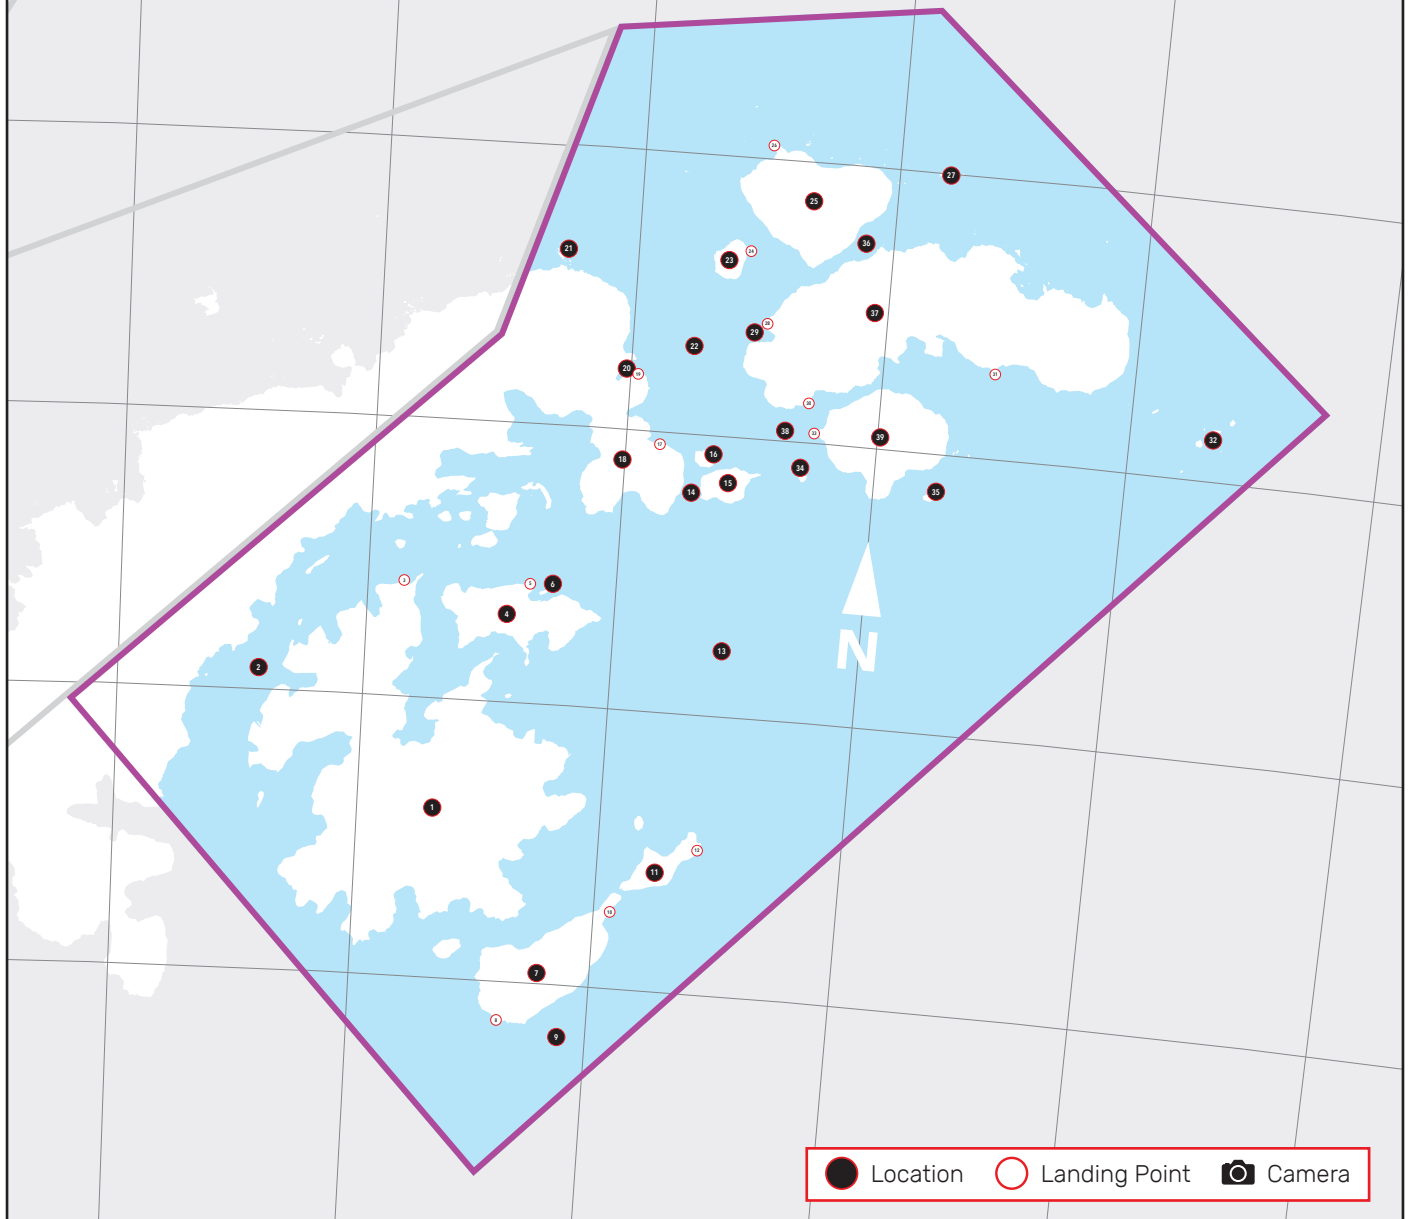

# Northern Antarctic Peninsula to the Entrance of the Weddell Sea

- 1 James Ross Island
- 2 Prince Gustav Channel
- 3 Mendel Station - Czech Republic
- 4 Vega Island
- 5 Cape Wellmet
- 6 Devil Island
- 7 Snow Hill Island
- 8 Snow Hill Emperor Penguin Colony
- 9 Snow Hill Ice Edge (Varies from Year to Year)
- 10 Snow Hill - Nordenskjold's Hut
- 11 Seymour Island
- 12 Marambio Station - Argentina

- 13 Erebus and Terror Gulf
- 14 Fridtjof Sound
- 15 Andersson Island
- 16 Jonassen Island
-  17 Brown Bluff
- 18 Tabarin Peninsula
- 19 Esperanza Station - Argentina
- 20 Hope Bay
- 21 Gourdin Island
- 22 Antarctic Sound
- 23 Bransfield Island
- 24 Knobble Head
- 25 D'Urville Island
- 26 Cape Juncal

- 27 Wideopen Islands
- 28 Madder Cliffs
- 29 Kinnes Cove
- 30 D'Urville Monument
- 31 Tay Head
- 32 Danger Islands
- 33 Petrel Station - Argentina
- 34 Rosamel Island
- 35 Paulet Island
- 36 Larsen Channel
- 37 Joinville Island
- 38 Active Sound
- 39 Dundee Island