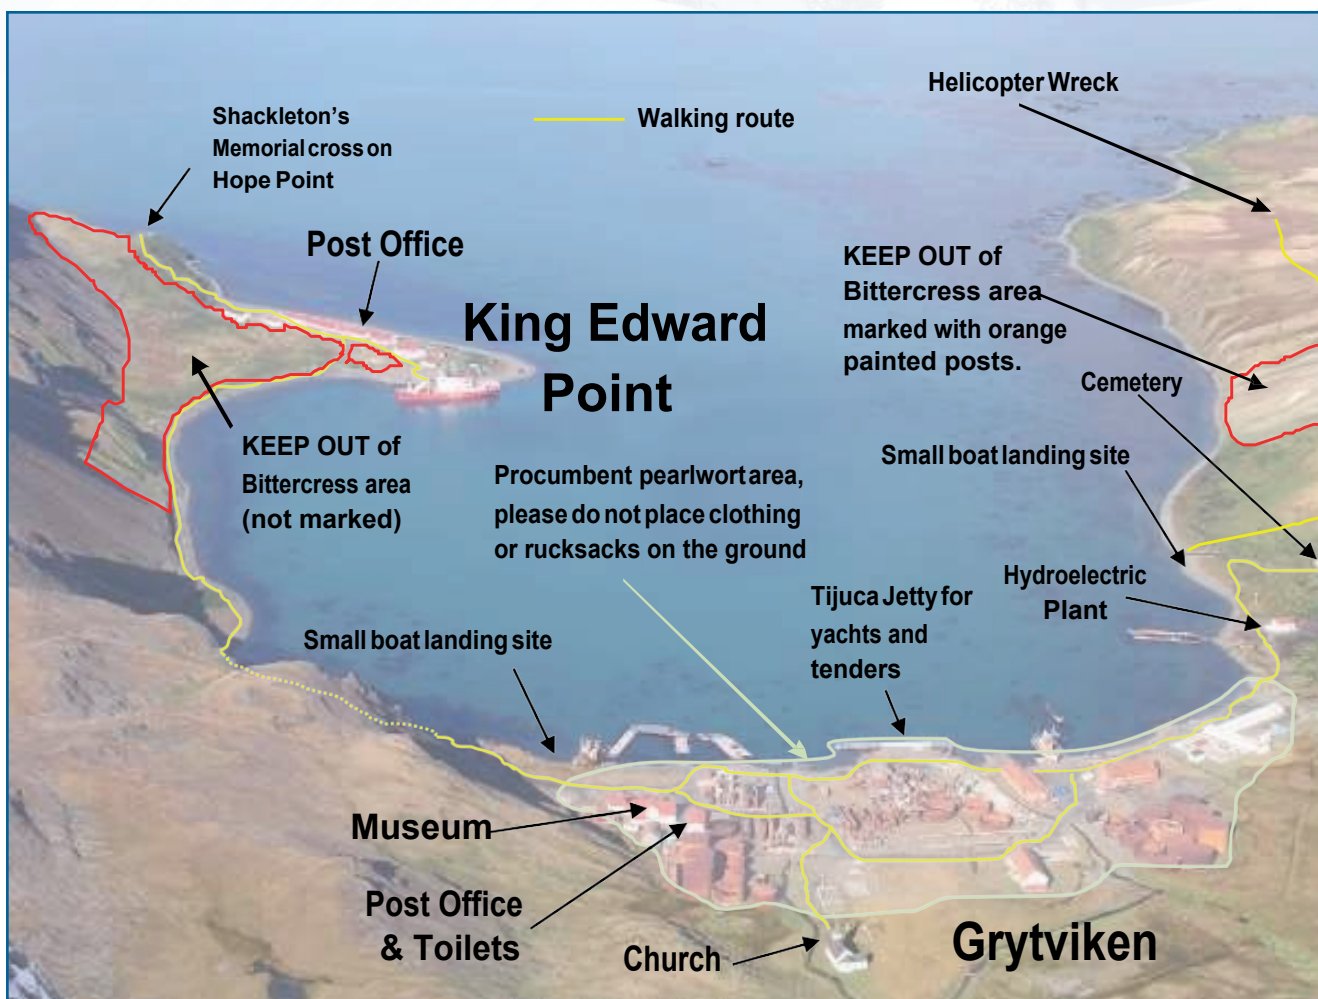

Visitors map of King Edward Point and Grytviken

GSGSSI Grytviken Visitor Map_130060