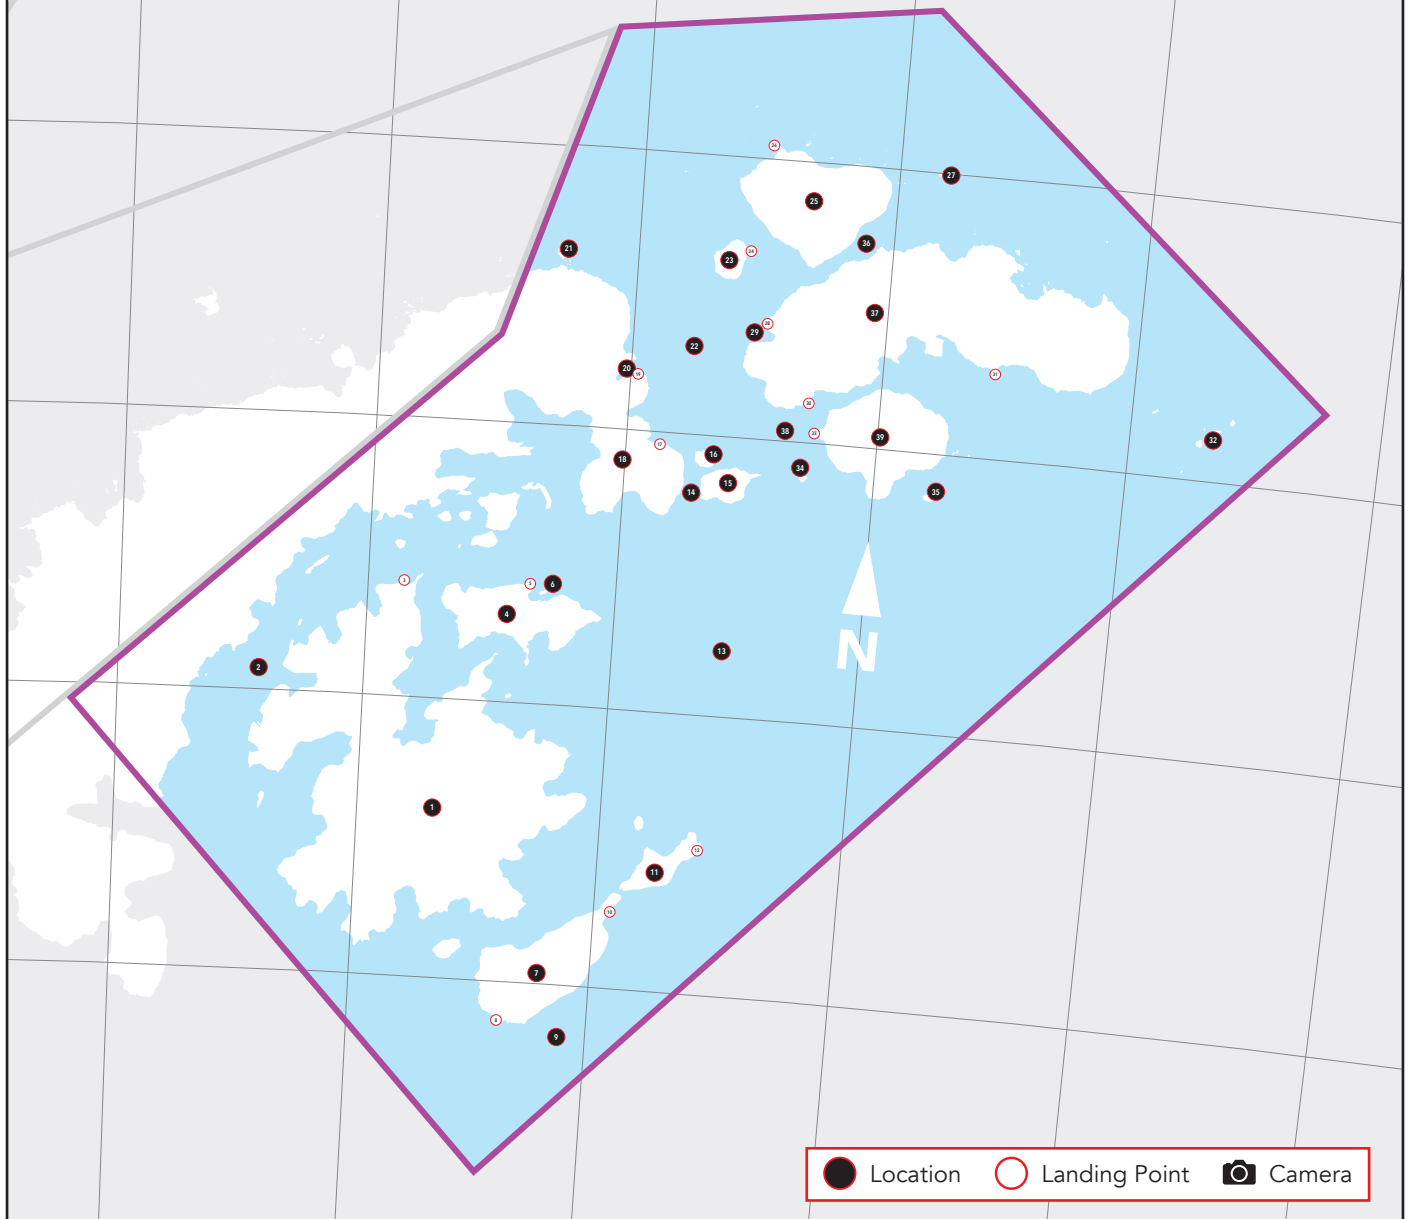

Northern Antarctic Peninsula to the Entrance of the Weddell Sea

● Location ○ Landing Point 📷 Camera

- | | | |
|---|----------------------------------|-------------------------------|
| 1 James Ross Island | 13 Erebus and Terror Gulf | 27 Wideopen Islands |
| 2 Prince Gustav Channel | 14 Fridtjof Sound | 28 Madder Cliffs |
| 3 Mendel Station - Czech Republic | 15 Andersson Island | 29 Kinnes Cove |
| 4 Vega Island | 16 Jonassen Island | 30 D'Urville Monument |
| 5 Cape Wellmet | 📷 17 Brown Bluff | 31 Tay Head |
| 6 Devil Island | 18 Tabarin Peninsula | 32 Danger Islands |
| 7 Snow Hill Island | 19 Esperanza Station - Argentina | 33 Petrel Station - Argentina |
| 8 Snow Hill Emperor Penguin Colony | 20 Hope Bay | 34 Rosamel Island |
| 9 Snow Hill Ice Edge (Varies from Year to Year) | 21 Gourdin Island | 35 Paulet Island |
| 10 Snow Hill - Nordenskjold's Hut | 22 Antarctic Sound | 36 Larsen Channel |
| 11 Seymour Island | 23 Bransfield Island | 37 Joinville Island |
| 12 Marambio Station - Argentina | 24 Knobble Head | 38 Active Sound |
| | 25 D'Urville Island | 39 Dundee Island |
| | 26 Cape Juncal | |