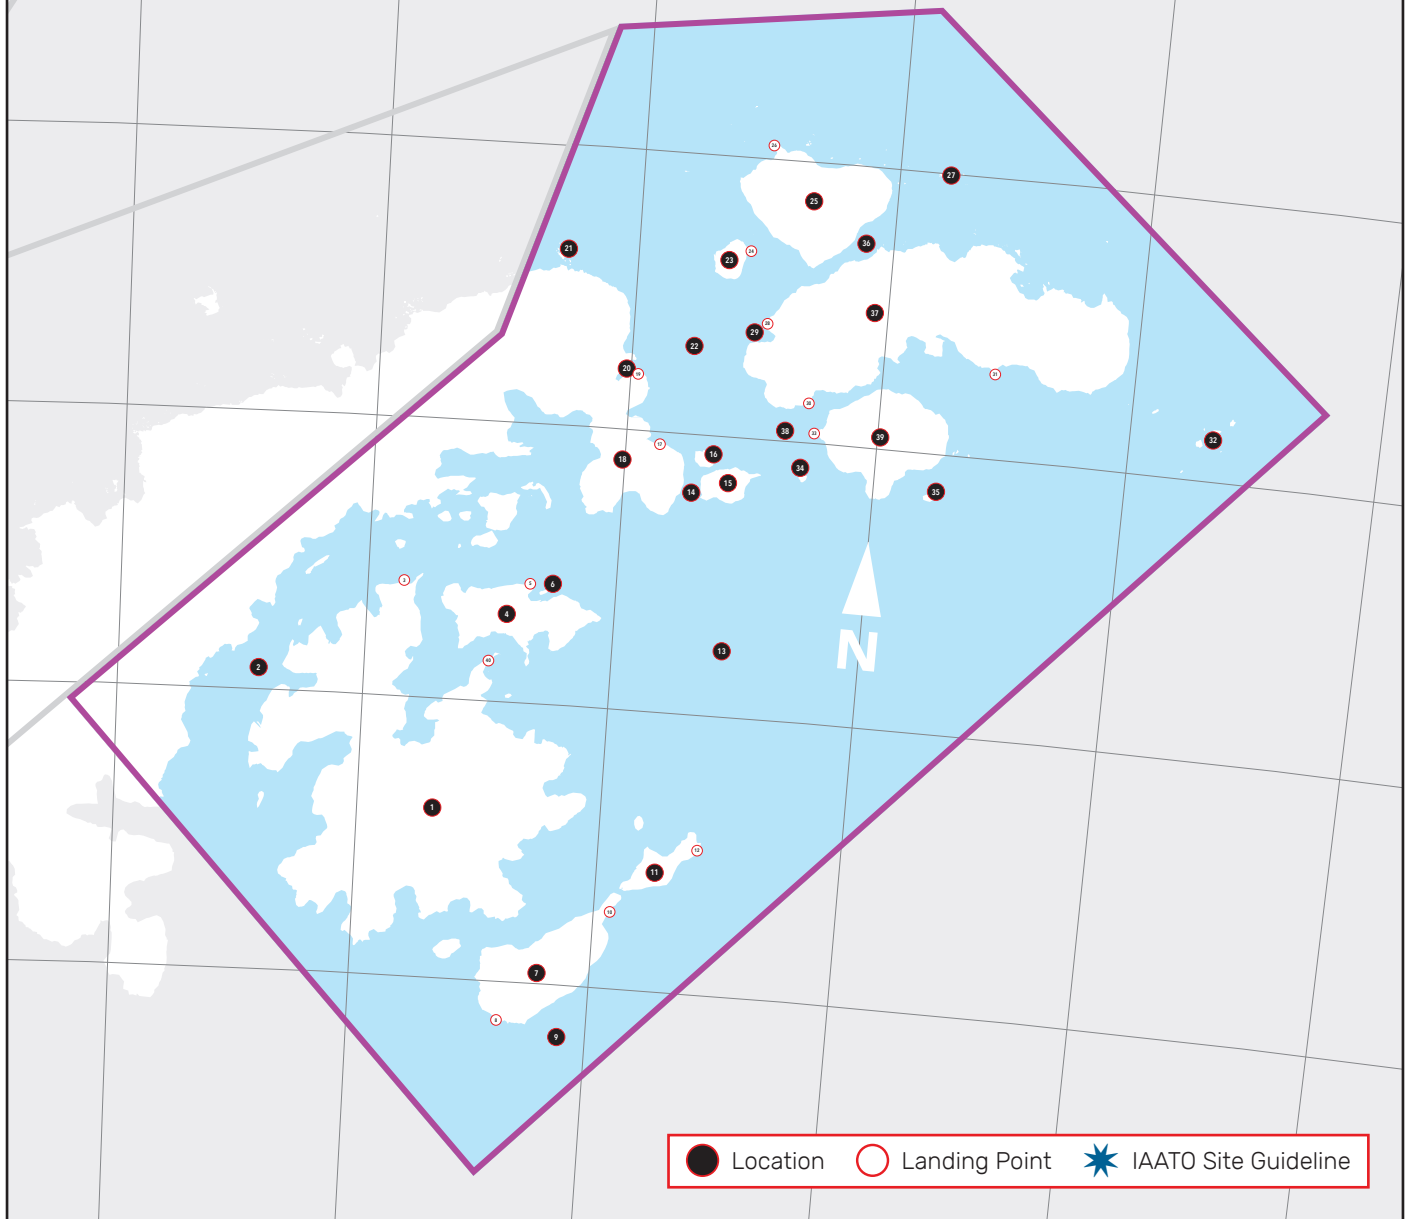

Northern Antarctic Peninsula to the Entrance of the Weddell Sea

1 James Ross Island	13 Erebus and Terror Gulf	27 Wideopen Islands
2 Prince Gustav Channel	14 Fridtjof Sound	28 Madder Cliffs
3 Mendel Station - Czech Republic	15 Andersson Island	★ 29 Kinnes Cove
4 Vega Island	16 Jonassen Island	30 D'Urville Monument
5 Cape Wellmet	17 Brown Bluff	31 Tay Head
6 Devil Island	18 Tabarin Peninsula	32 Danger Islands
7 Snow Hill Island	19 Esperanza Station - Argentina	33 Petrel Station - Argentina
★ 8 Snow Hill Emperor Penguin Colony	20 Hope Bay	34 Rosamel Island
9 Snow Hill Ice Edge (Varies from Year to Year)	21 Gourdin Island	35 Paulet Island
10 Snow Hill - Nordenskjold's Hut	22 Antarctic Sound	36 Larsen Channel
11 Seymour Island	23 Bransfield Island	37 Joinville Island
12 Marambio Station - Argentina	24 Knobble Head	38 Active Sound
	25 D'Urville Island	39 Dundee Island
	26 Cape Juncal	40 The Naze