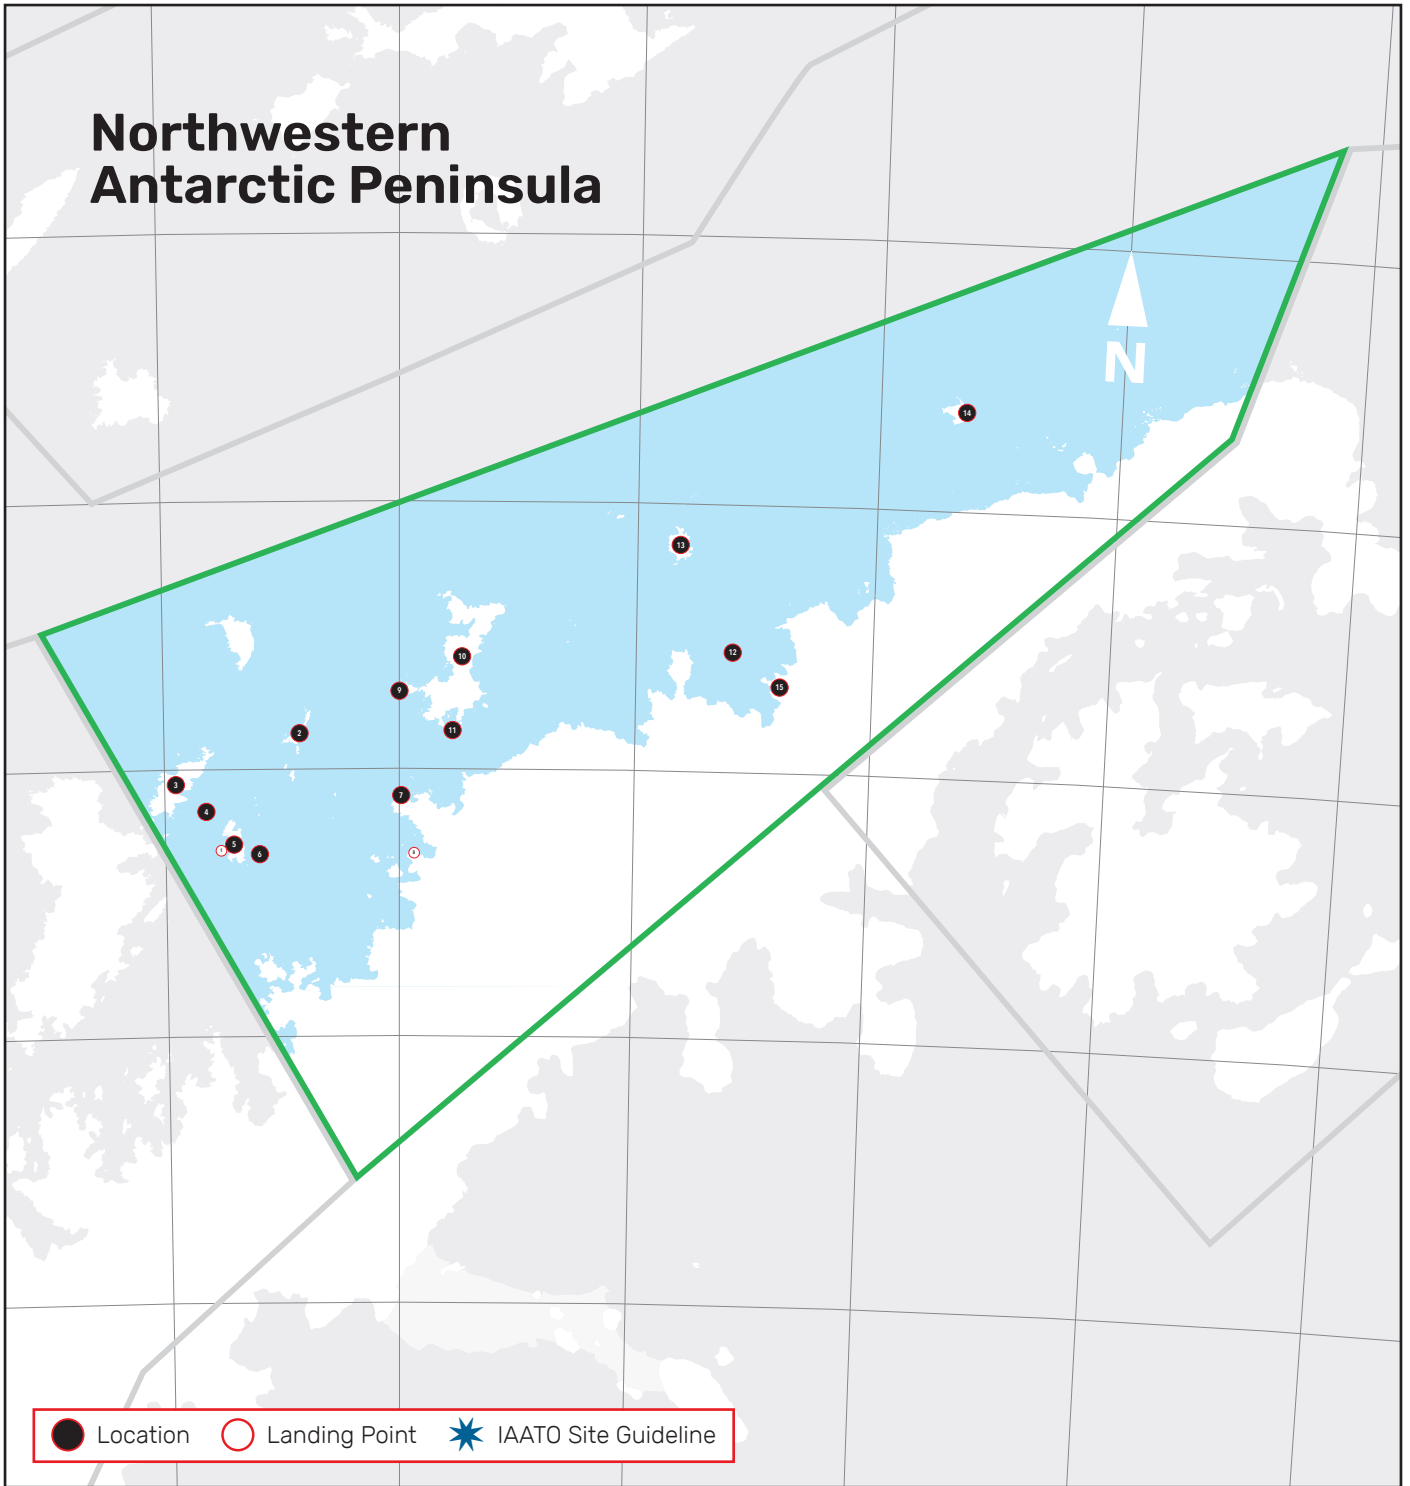

Lemaire Channel to Marguerite Bay

● Location ○ Landing Point ★ IAATO Site Guideline

- | | | |
|------------------------|--------------------------------|----------------------|
| ★ 1 Red Rock Ridge | 14 Liard Island | 27 French Passage |
| ★ 2 Stonington Island | 15 Barcroft Islands | 28 Petermann Island |
| 3 Marguerite Bay | 16 Crystal Sound | 29 Penola Strait |
| ★ 4 Jenny Island | 17 Antarctic Circle | ★ 30 Hovgaard Island |
| 5 Rothera Station - UK | 18 Lavoisier Island | 31 Pleneau Island |
| 6 Adelaide Island | 19 Fish Islands | 32 Iceberg Alley |
| 7 Horseshoe Island | ★ 20 Prospect Point | 33 Port Charcot |
| ★ 8 Bongrain Point | 21 Renaud Island | 34 Lemaire Channel |
| 9 Pourquois Pas Island | 22 Grandidier Channel | 35 Pitt Islands |
| 10 The Gullet | 23 Berthelot Islands | 36 Adie Cove |
| 11 Lallemand Fjord | 24 Yalour Islands | 37 IAATO Islands |
| 12 Andresen Island | 25 Wordie House, Winter Island | 38 Skog Bay |
| 13 Detaille island | 26 Vernadsky Station - Ukraine | |

Northwestern Antarctic Peninsula

- 1 Palaver Point
- 2 Intercurrence Island
- 3 Liege Island
- 4 Croker Passage
- 5 Two Hummock Island

- ★ 6 Hydruga Rocks
- ★ 7 Cierva Cove
- ★ 8 Primavera Station - Argentina
- ★ 9 Spert Island
- 10 Trinity Island