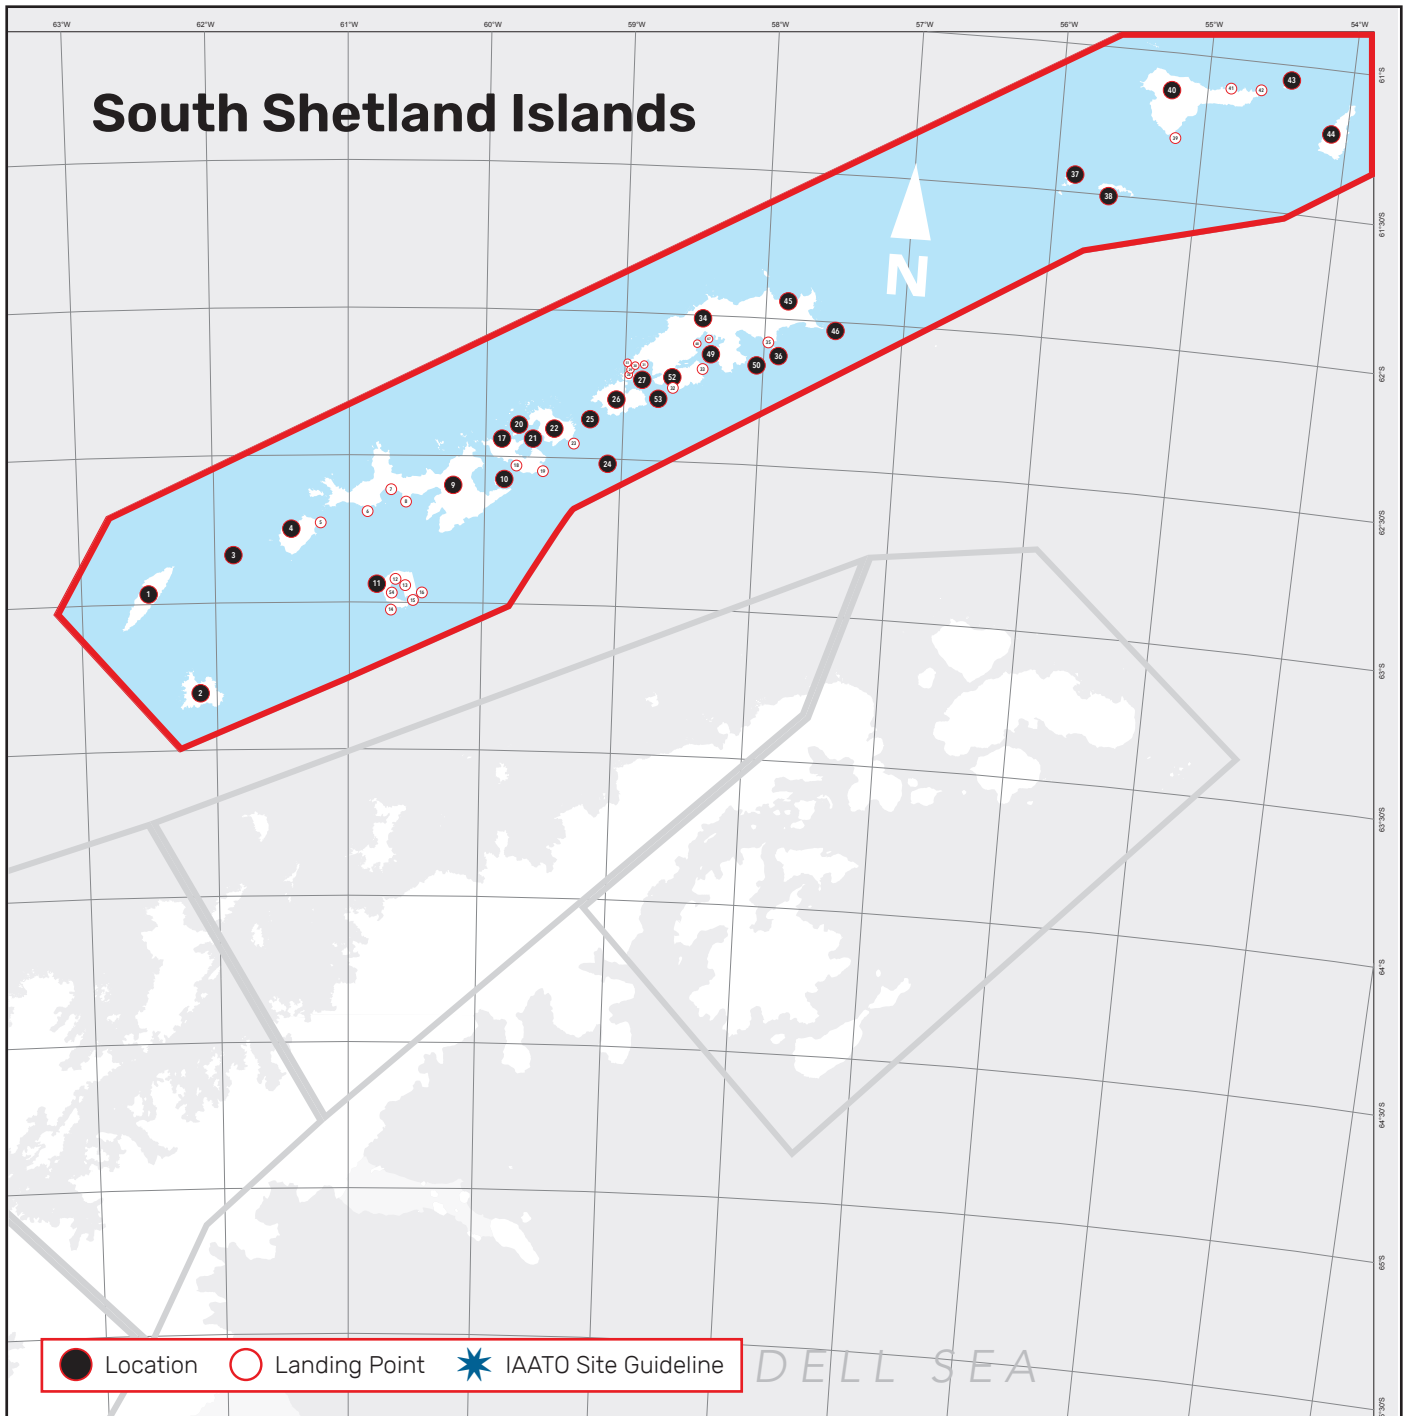

Maps of the Antarctic Peninsula

WEDDELL SEA

Antarctic Circle

LARSEN
ICE SHELF

- | | | | | | | | | |
|----|-------------------|----------------|----|------------------------------------|--|----|-----------------------------|--------------|
| 1 | Smith Island | | 19 | Fort Point | | 37 | Aspland Island | |
| 2 | Low Island | | 20 | Barrientos Island - Aitcho Islands | | 38 | Gibbs Island | |
| 3 | Boyd Strait | | 21 | English Strait | | ★ | 39 | Cape Lookout |
| 4 | Snow Island | | 22 | Robert Island | | 40 | Elephant Island | |
| ★ | 5 | President Head | 23 | Robert Point | | 41 | Point Wild | |
| ★ | 6 | Elephant Point | 24 | Bransfield Strait | | 42 | Cape Valentine | |
| 7 | Walker Bay | | 25 | Nelson Strait | | 43 | Cornwallis Island | |
| 8 | Hannah Point | | 26 | Nelson Island | | 44 | Clarence Island | |
| 9 | Livingston Island | | 27 | Ardley Island | | 45 | North Foreland | |
| 10 | Half Moon Island | | 28 | Great Wall Station - China | | 46 | Cape Melville | |
| 11 | Deception Island | | 29 | Frei Station - Chile | | 47 | Ferraz Station - Brazil | |
| 12 | Telefon Bay | | 30 | Bellingshausen Station - Russia | | 48 | Machu Picchu Station - Peru | |
| 13 | Pendulum Cove | | 31 | Artigas Station - Uruguay | | 49 | Admiralty Bay | |
| 14 | Vapor Colony | | 32 | Jubany Station - Argentina | | 50 | Lions Rump | |
| 15 | Whalers Bay | | 33 | Arctowski Station - Poland | | 51 | Marsh Station - Chile | |
| 16 | Baily Head | | 34 | King George Island | | 52 | Potter Cove | |
| 17 | Greenwich Island | | 35 | Turret Point | | 53 | Maxwell Bay | |
| 18 | Yankee Harbour | | 36 | Penguin Island | | 54 | Port Foster | |

Northwestern Antarctic Peninsula

- 1 Palaver Point
- 2 Intercurrence Island
- 3 Liege Island
- 4 Croker Passage
- 5 Two Hummock Island

- ★ 6 Hydruga Rocks
- ★ 7 Cierva Cove
- ★ 8 Primavera Station - Argentina
- ★ 9 Spert Island
- 10 Trinity Island