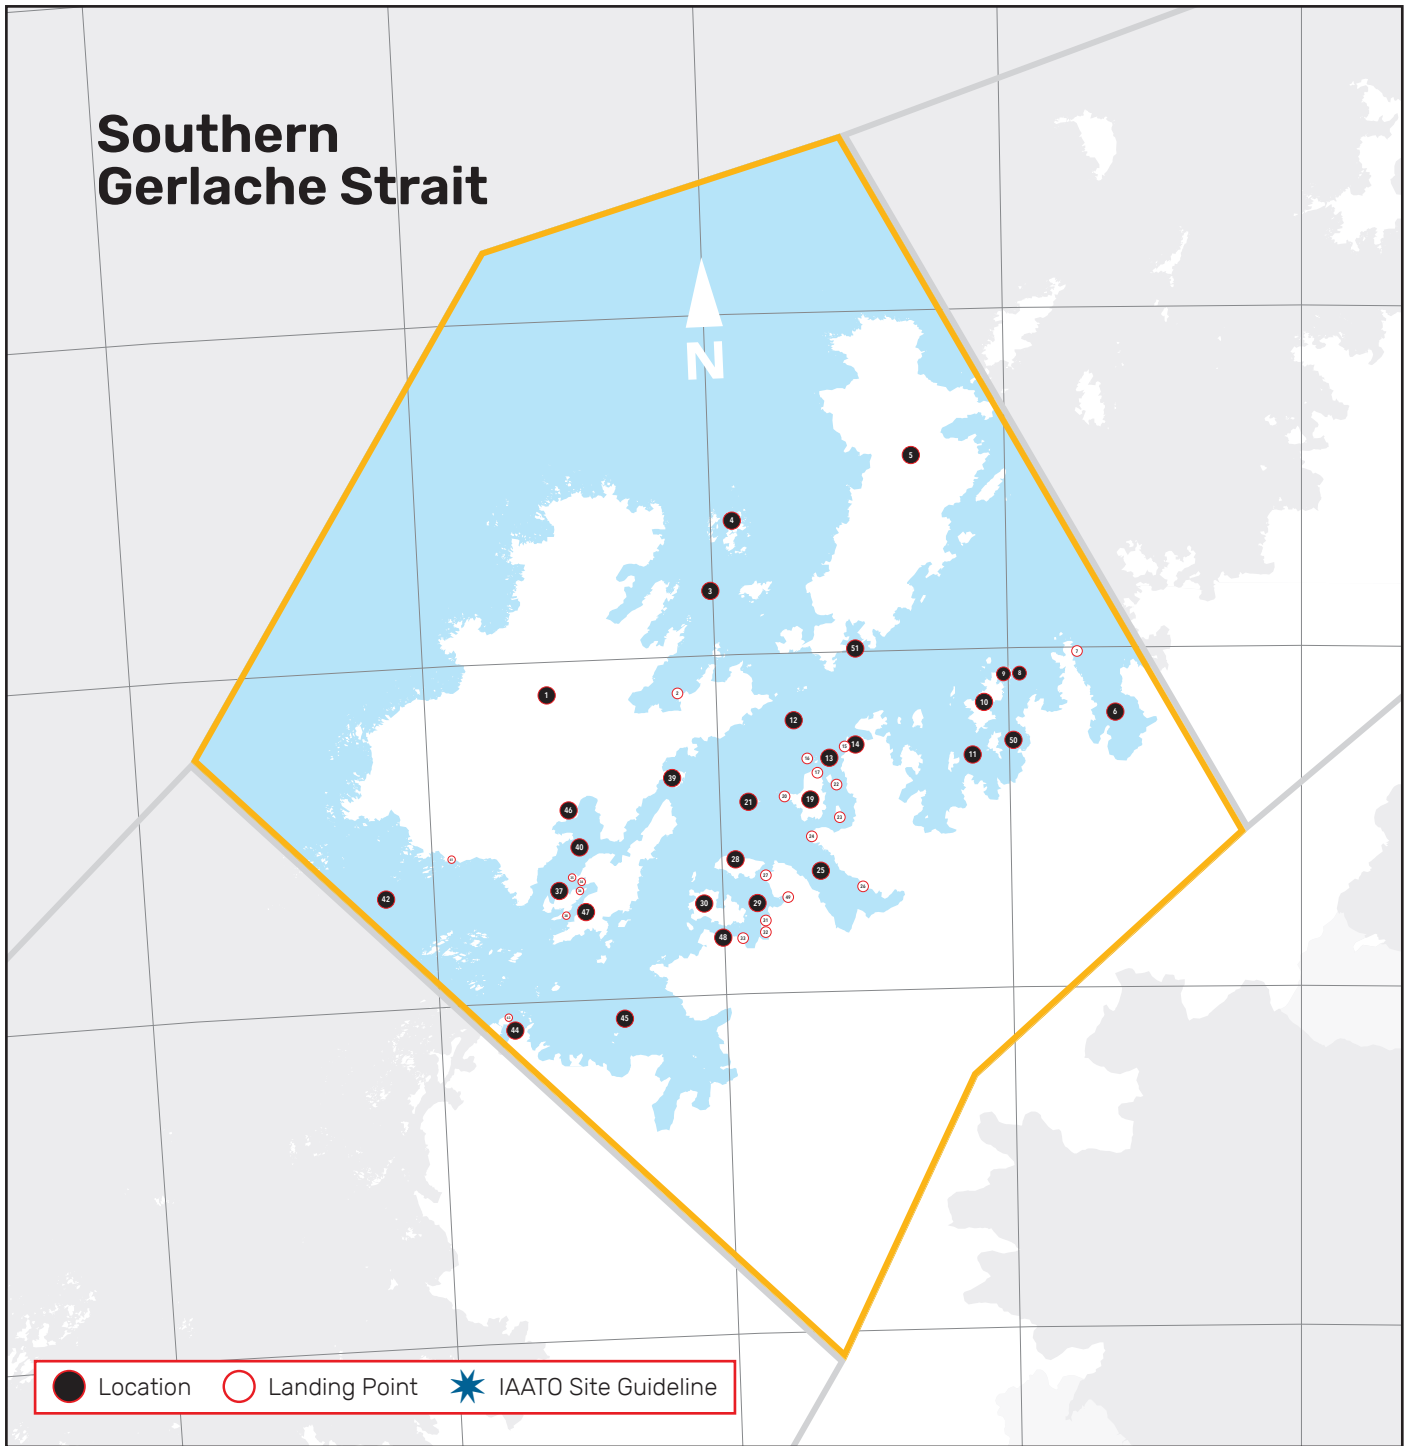

Southern Gerlache Strait

1	Anvers Island	19	Ronge Island	35	Damoy Point/Dorian Bay
2	Fournier Bay	20	Ketley Point	36	Jougla Point
3	Dallmann Bay	21	Useful Islands	37	Doumer Island
4	Melchior Islands	22	Cuerville Island	38	Yelcho Station - Chile
5	Brabant Island	23	Danco Island	39	Lion Sound
6	Charlotte Bay	24	Beneden Head	40	Neumayer Channel
7	Portal Point	25	Andvord Bay	41	Palmer Station - USA
8	Enterprise Islands	26	Neko Harbour	42	Bismarck Starit
9	Foyn Harbour	27	Waterboat Point	43	Cape Renard
10	Nansen Islands		Gabriel Gonzales Videla Station - Chile	★ 44	Hidden Bay
11	Wilhelmina Bay	28	Lemaire Island	45	Flandres Bay
12	Gerlache Strait	29	Paradise Harbour	46	Borgen Bay
13	Errera Channel	30	Bryde Island	47	Peltier Channel
14	Spigot Peak	31	Brown Station - Argentina	★ 48	Ferguson Channel
15	Orne Harbour	32	Skontorp Cove	★ 49	Leith Cove
16	Orne Islands	33	Stony Point	50	Plata Passage
17	Georges Point	34	Goudier Island - Port Lockroy	★ 51	Chiriguano Bay
★ 18	Kerr Point