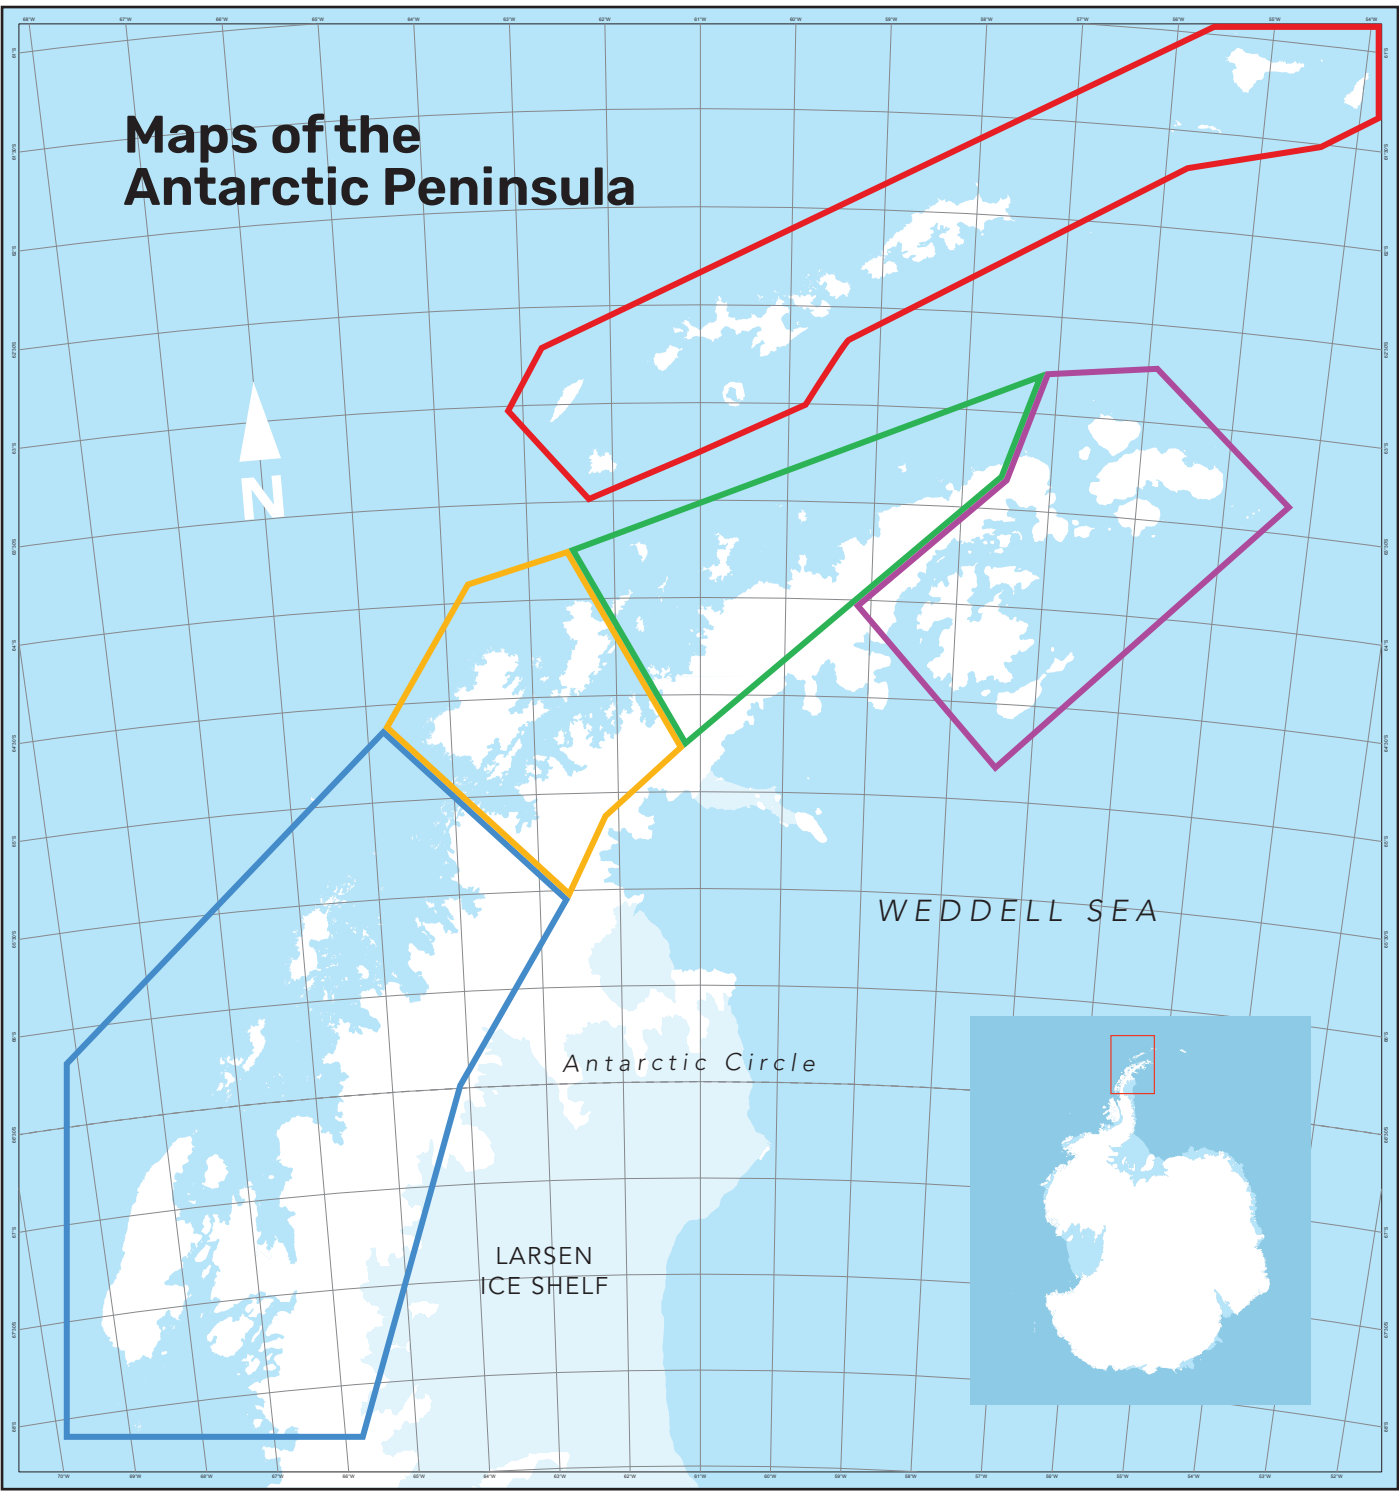

Maps of the Antarctic Peninsula

WEDDELL SEA

Antarctic Circle

LARSEN
ICE SHELF