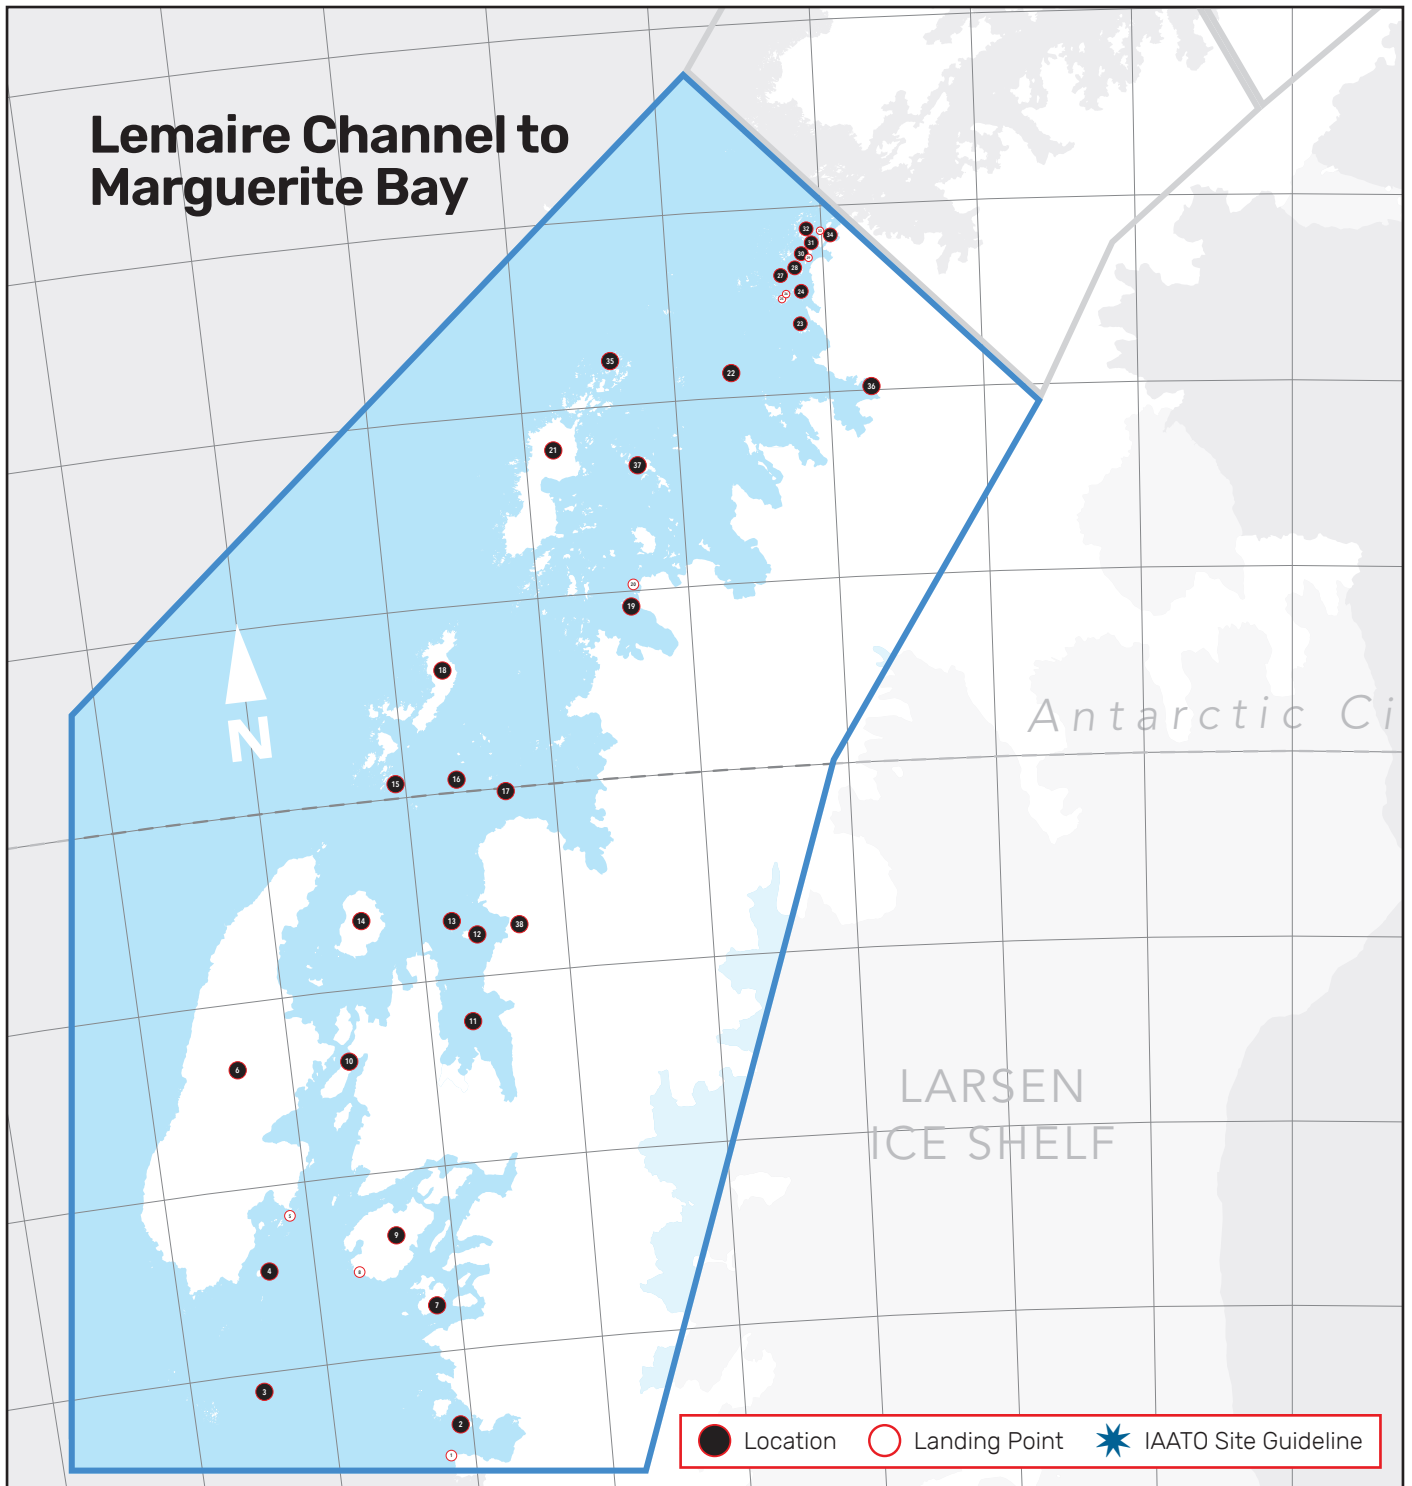

Lemaire Channel to Marguerite Bay

● Location ○ Landing Point ★ IAATO Site Guideline

- | | | |
|------------------------|--------------------------------|----------------------|
| ★ 1 Red Rock Ridge | 14 Liard Island | 27 French Passage |
| ★ 2 Stonington Island | 15 Barcroft Islands | 28 Petermann Island |
| 3 Marguerite Bay | 16 Crystal Sound | 29 Penola Strait |
| ★ 4 Jenny Island | 17 Antarctic Circle | ★ 30 Hovgaard Island |
| 5 Rothera Station - UK | 18 Lavoisier Island | 31 Pleneau Island |
| 6 Adelaide Island | 19 Fish Islands | 32 Iceberg Alley |
| 7 Horseshoe Island | ★ 20 Prospect Point | 33 Port Charcot |
| ★ 8 Bongrain Point | 21 Renaud Island | 34 Lemaire Channel |
| 9 Pourquois Pas Island | 22 Grandidier Channel | 35 Pitt Islands |
| 10 The Gullet | 23 Berthelot Islands | 36 Adie Cove |
| 11 Lallemand Fjord | 24 Yalour Islands | 37 IAATO Islands |
| 12 Andresen Island | 25 Wordie House, Winter Island | 38 Skog Bay |
| 13 Detaille island | 26 Vernadsky Station - Ukraine | |

Northwestern Antarctic Peninsula

- 1 Palaver Point
- 2 Intercurrence Island
- 3 Liege Island
- 4 Croker Passage
- 5 Two Hummock Island

- ★ 6 Hydruga Rocks
- ★ 7 Cierva Cove
- ★ 8 Primavera Station - Argentina
- ★ 9 Spert Island
- 10 Trinity Island