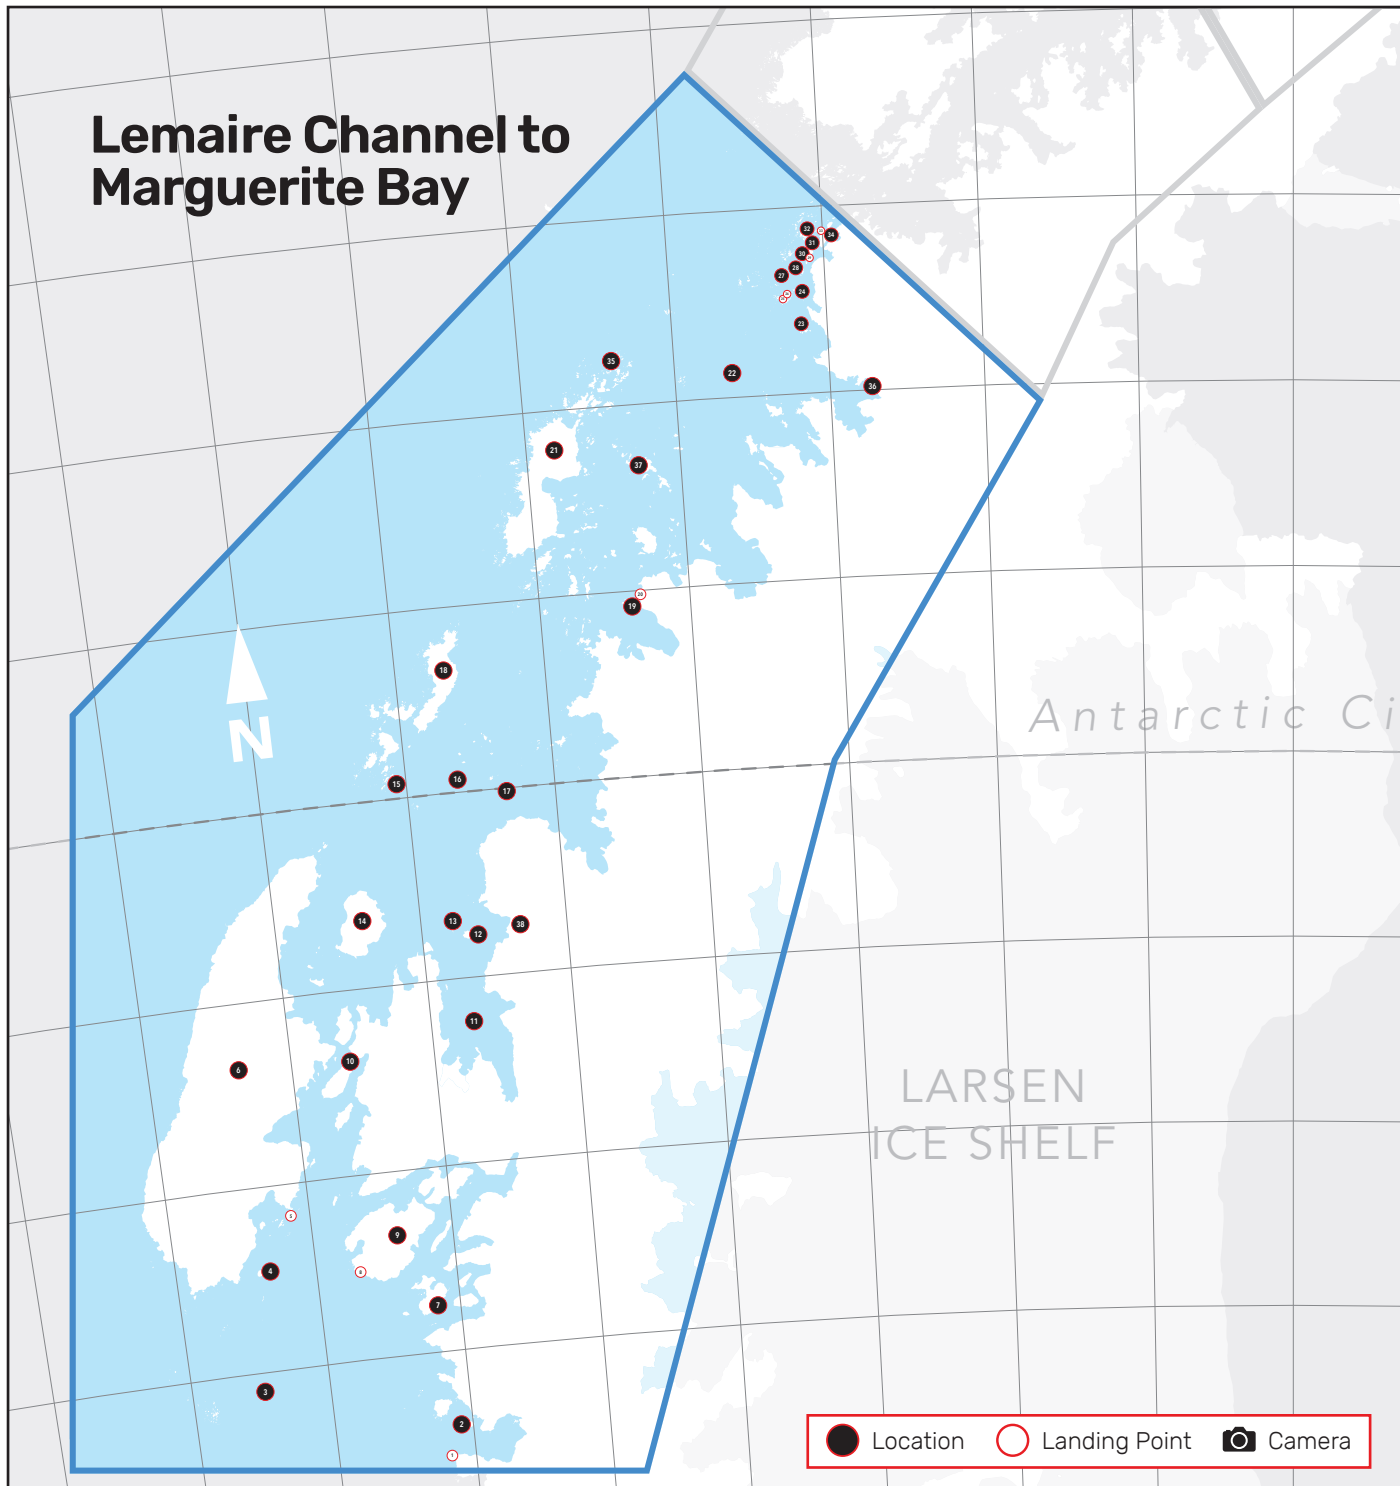

Lemaire Channel to Marguerite Bay

- | | | |
|------------------------|--------------------------------|-----------------------|
| 1 Red Rock Ridge | 14 Liard Island | 27 French Passage |
| 2 Stonington Island | 15 Barcroft Islands | 📷 28 Petermann Island |
| 3 Marguerite Bay | 16 Crystal Sound | 29 Penola Strait |
| 4 Jenny Island | 17 Antarctic Circle | 30 Hovgaard Island |
| 5 Rothera Station - UK | 18 Lavoisier Island | 31 Pleneau Island |
| 6 Adelaide Island | 19 Fish Islands | 32 Iceberg Alley |
| 7 Horseshoe Island | 20 Prospect Point | 33 Port Charcot |
| 8 Bongrain Point | 21 Renaud Island | 34 Lemaire Channel |
| 9 Pourquois Pas Island | 22 Grandidier Channel | 35 Pitt Islands |
| 10 The Gullet | 23 Berthelot Islands | 36 Adie Cove |
| 11 Lallemand Fjord | 📷 24 Yalour Islands | 37 IAATO Islands |
| 12 Andresen Island | 25 Wordie House | 38 Skog Bay |
| 13 Detaille island | 26 Vernadsky Station - Ukraine | |