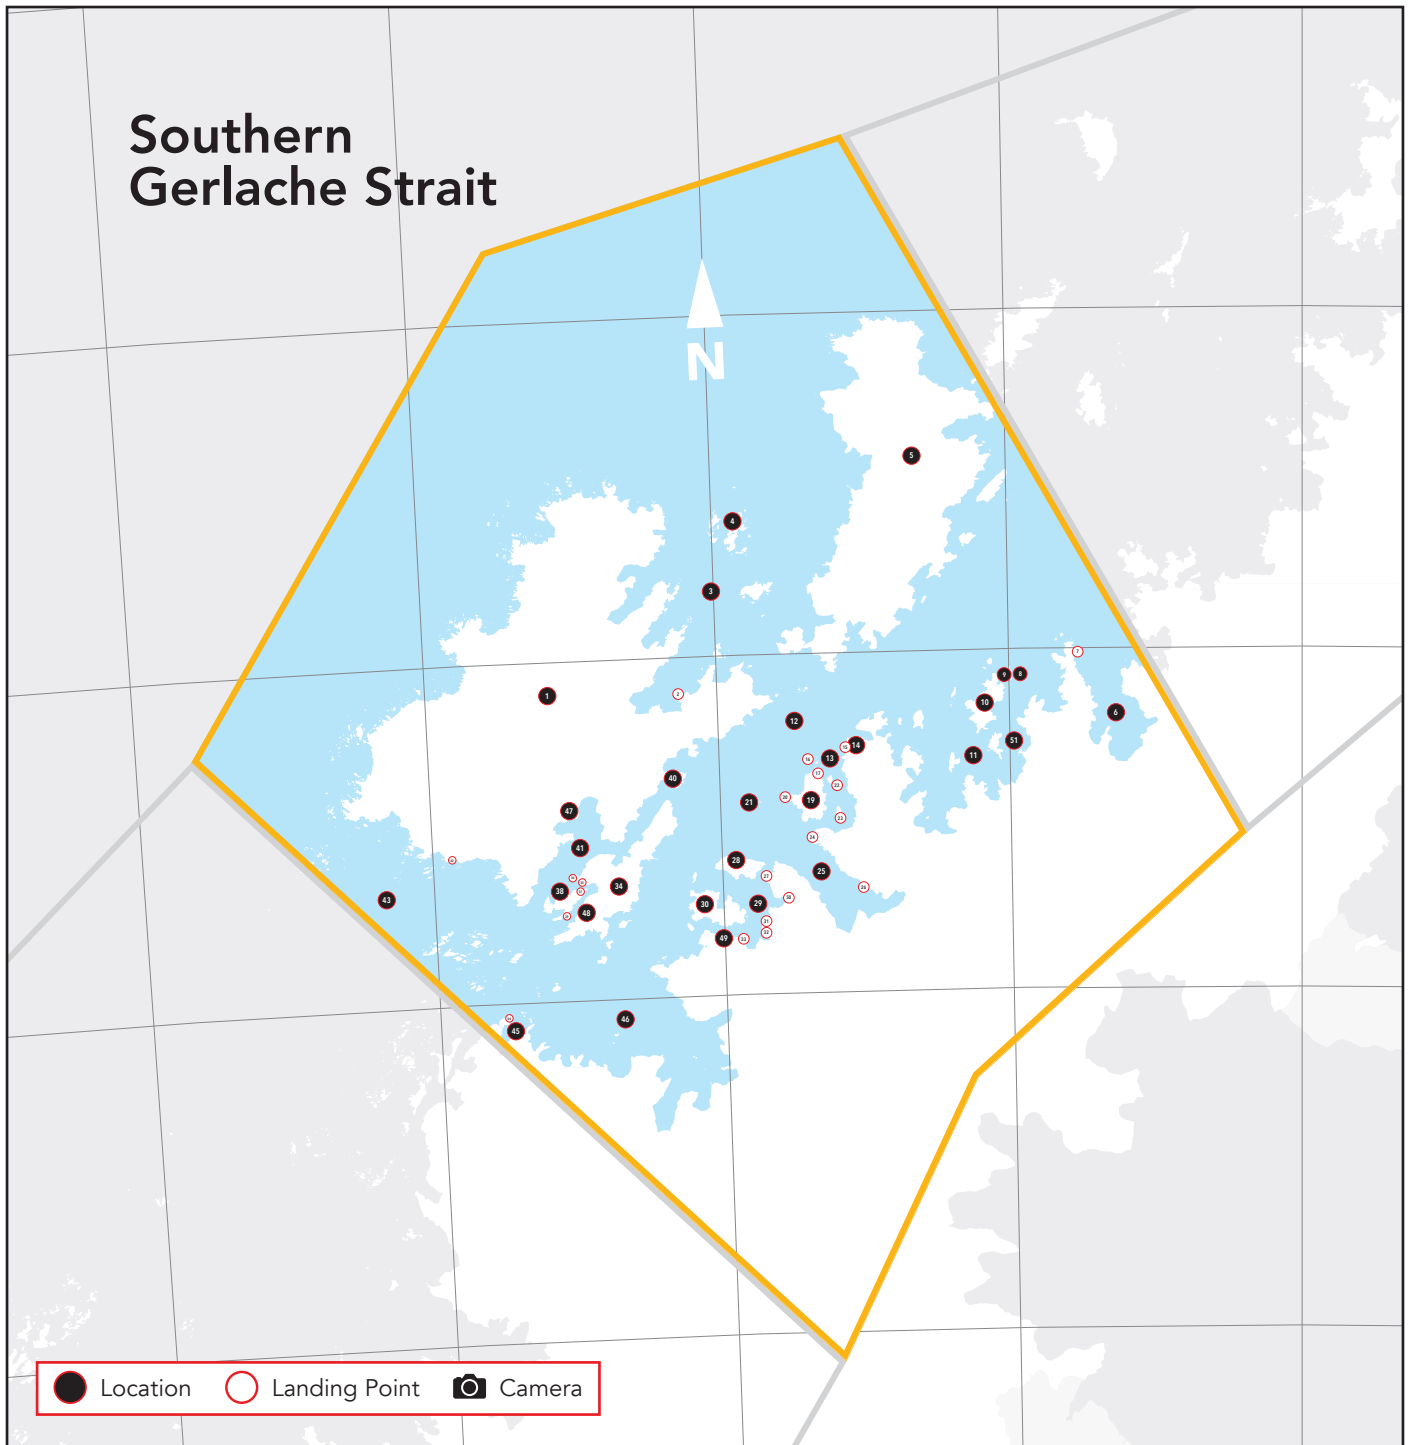

# Southern Gerlache Strait

- |                      |                                 |                                    |
|----------------------|---------------------------------|------------------------------------|
| 1 Anvers Island      | 19 Ronge Island                 | 📷 35 Goudier Island - Port Lockroy |
| 2 Fournier Bay       | 20 Ketley Point                 | 📷 36 Damoy Point/Dorian Bay        |
| 3 Dallmann Bay       | 21 Useful Islands               | 📷 37 Jougla Point                  |
| 4 Melchior Islands   | 📷 22 Cuverville Island          | 38 Doumer Island                   |
| 5 Brabant Island     | 📷 23 Danco Island               | 39 Yelcho Station - Chile          |
| 6 Charlotte Bay      | 24 Beneden Head                 | 40 Lion Sound                      |
| 7 Portal Point       | 25 Andvord Bay                  | 41 Neumayer Channel                |
| 8 Enterprise Islands | 📷 26 Neko Harbour               | 42 Palmer Station - USA            |
| 9 Foyen Harbour      | 27 Waterboat Point              | 43 Bismarck Starit                 |
| 10 Nansen Islands    | Gabriel Gonzales Videla Station | 44 Cape Renard                     |
| 11 Wilhelmina Bay    | - Chile                         | 45 Hidden Bay                      |
| 12 Gerlache Strait   | 28 Lemaire Island               | 46 Flanders Bay                    |
| 13 Errera Channel    | 29 Paradise Harbour             | 47 Borgen Bay                      |
| 14 Spigot Peak       | 30 Bryde Island                 | 48 Peltier Channel                 |
| 📷 15 Orne Harbour    | 31 Brown Station - Argentina    | 49 Ferguson Channel                |
| 16 Orne Islands      | 32 Skontorp Cove                | 50 Leith Cove                      |
| 📷 17 Georges Point   | 33 Stony Point                  | 51 Plata Passage                   |
| 18 Kerr Point        | 34 Weinke Island                |                                    |