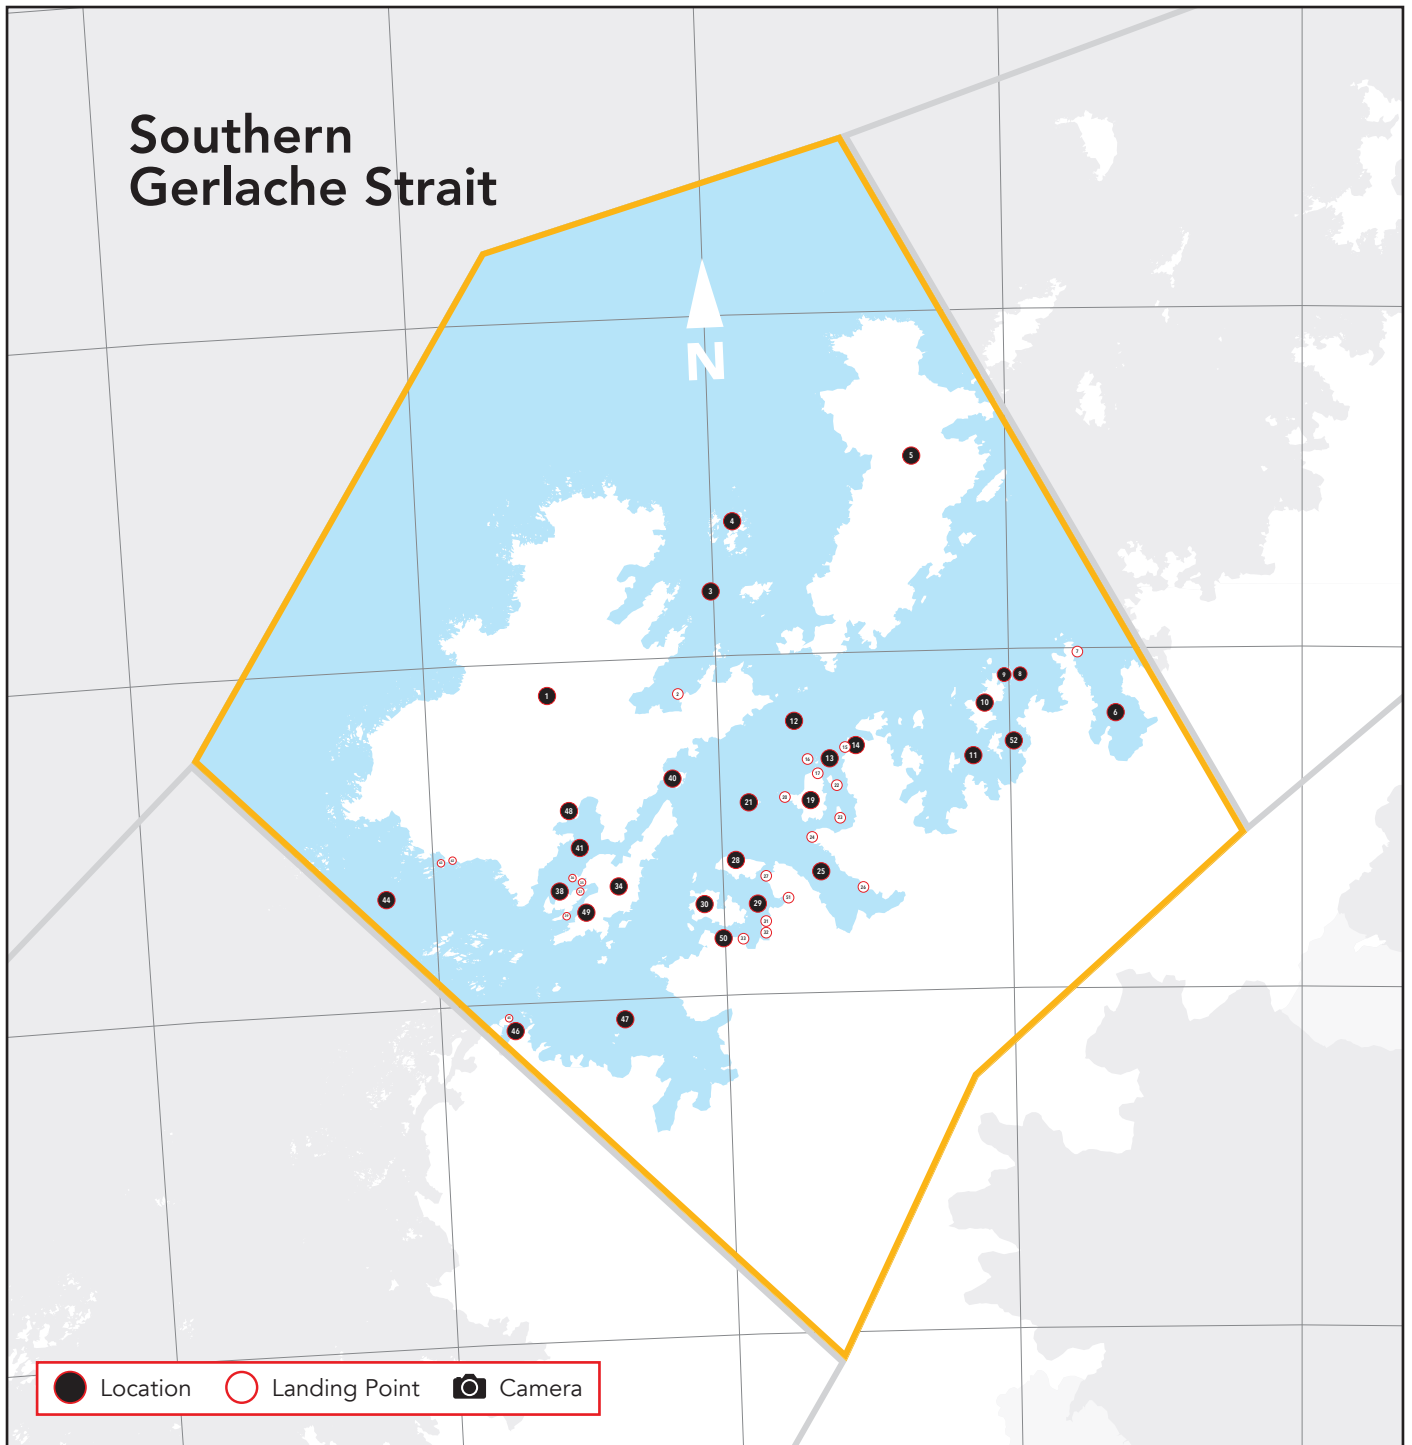

Southern Gerlache Strait

- | | | | | | | | | |
|----|--------------------|---------------|---|--------------------|---------------------------|-------------------------------|----------------------|------------------|
| 1 | Anvers Island | 19 | Ronge Island | 📷 | 35 | Goudier Island - Port Lockroy | | |
| 2 | Fournier Bay | 20 | Ketley Point | 📷 | 36 | Damoy Point/Dorian Bay | | |
| 3 | Dallmann Bay | 21 | Useful Islands | 📷 | 37 | Jougla Point | | |
| 4 | Melchior Islands | 📷 | 22 | Cuvertville Island | 38 | Doumer Island | | |
| 5 | Brabant Island | 📷 | 23 | Danco Island | 39 | Yelcho Station - Chile | | |
| 6 | Charlotte Bay | 24 | Beneden Head | 25 | Andvord Bay | 40 | Lion Sound | |
| 7 | Portal Point | 25 | Andvord Bay | 📷 | 26 | Neko Harbour | 41 | Neumayer Channel |
| 8 | Enterprise Islands | 27 | Waterboat Point | 27 | Waterboat Point | 42 | Palmer Station - USA | |
| 9 | Foyn Harbour | | Gabriel Gonzales Videla Station - Chile | 28 | Lemaire Island | 43 | Torgersen Island | |
| 10 | Nansen Islands | 28 | Lemaire Island | 29 | Paradise Harbour | 44 | Bismarck Starit | |
| 11 | Wilhelmina Bay | 29 | Paradise Harbour | 30 | Bryde Island | 45 | Cape Renard | |
| 12 | Gerlache Strait | 30 | Bryde Island | 31 | Brown Station - Argentina | 46 | Hidden Bay | |
| 13 | Errera Channel | 31 | Brown Station - Argentina | 32 | Skontorp Cove | 47 | Flanders Bay | |
| 14 | Spigot Peak | 32 | Skontorp Cove | 33 | Stony Point | 48 | Borgen Bay | |
| 📷 | 15 | Orne Harbour | 33 | Stony Point | 34 | Weinke Island | 49 | Peltier Channel |
| 📷 | 16 | Orne Islands | 34 | Weinke Island | | | 50 | Ferguson Channel |
| | 17 | Georges Point | | | | | 51 | Leith Cove |
| | 18 | Kerr Point | | | | | 52 | Plata Passage |