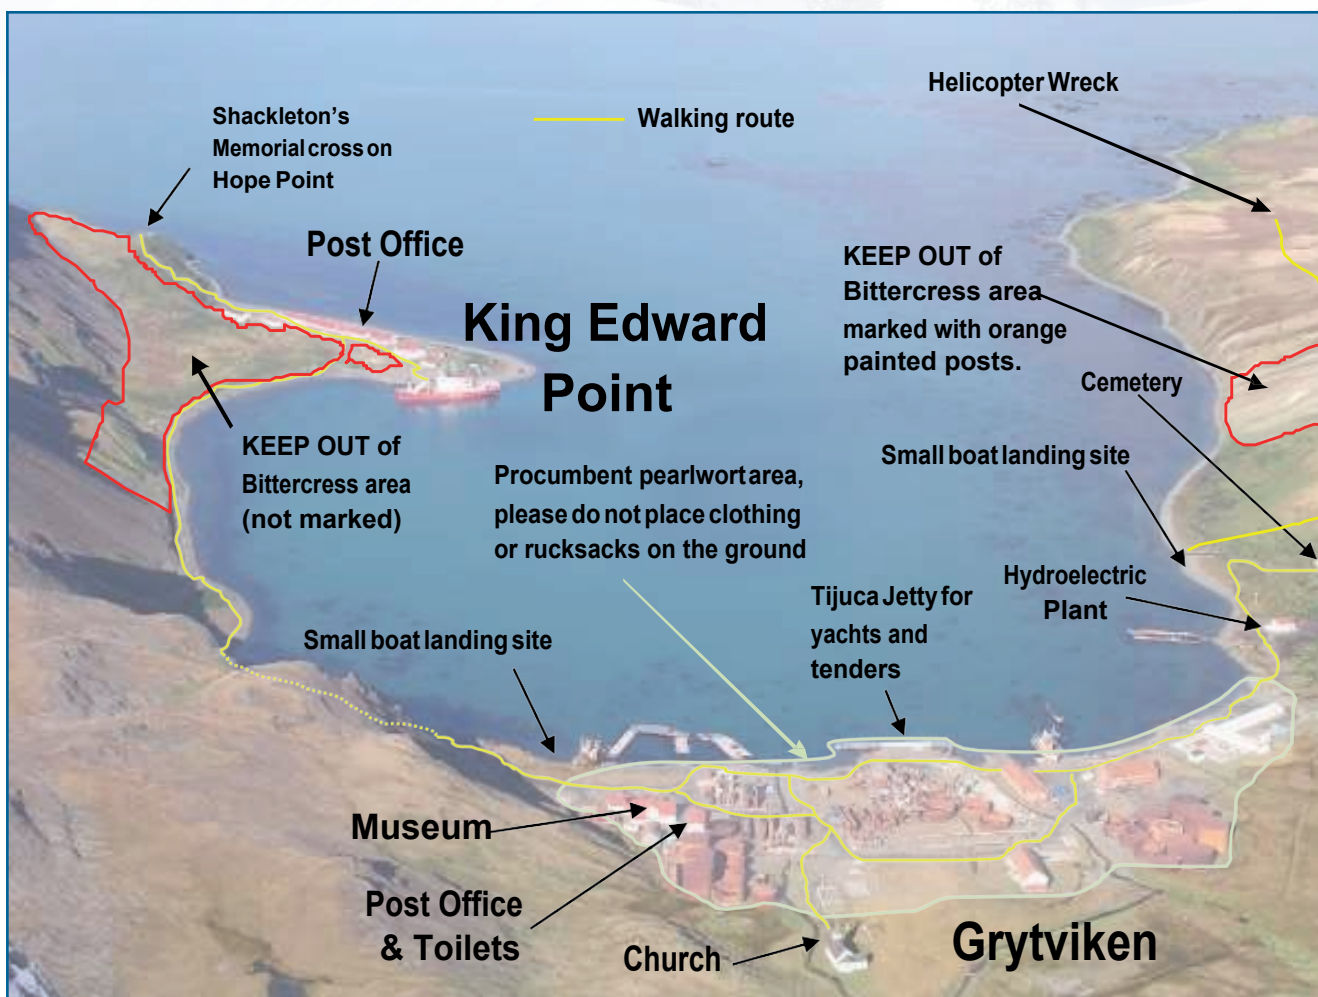

Visitors map of King Edward Point and Grytviken

GSGSSI Grytviken Visitor Map_130060